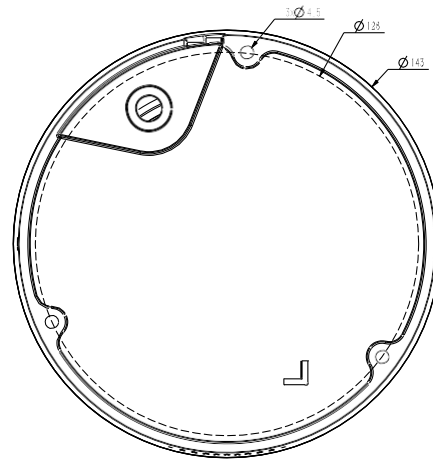

* Listed resolutions are only selectable options. It does not mean that all streams can work at their maximum resolution at the same time.

AVAILABLE MODEL

TC-C35MS SPEC: I5/E/A/2.7-13MM

DIMENSIONS

Unit: mm