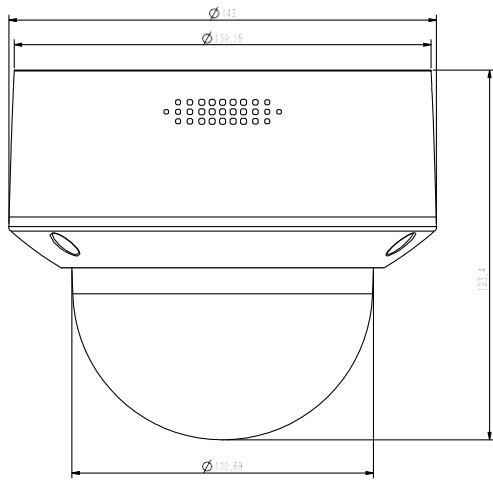

* Listed resolutions are only selectable options. It does not mean that all streams can work at their maximum resolution at the same time.

AVAILABLE MODEL

TC-C35MS SPEC: I5/E/A/2.7-13MM

DIMENSIONS

Unit: mm